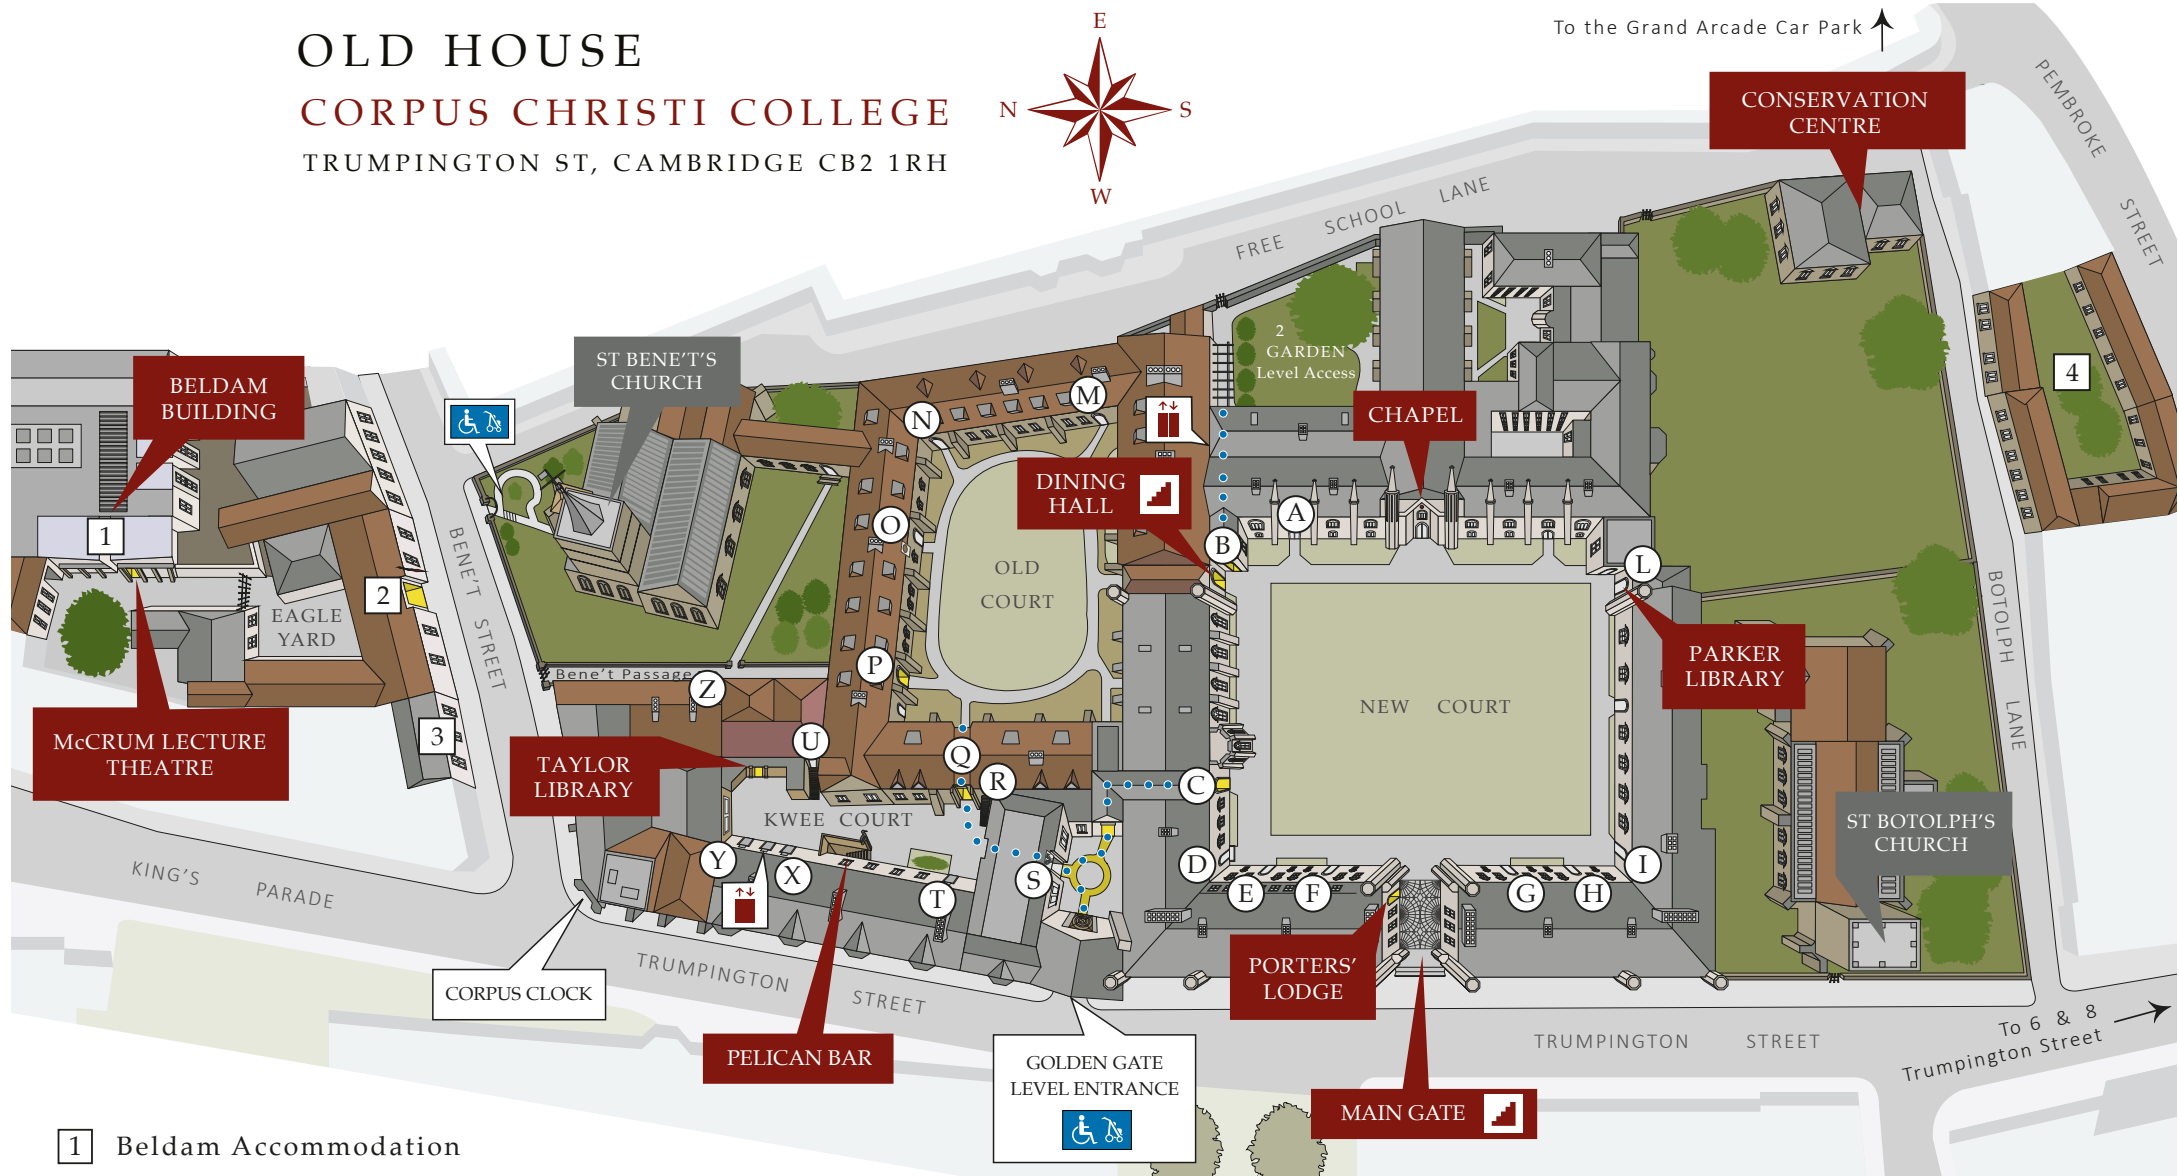

OLD HOUSE

CORPUS CHRISTI COLLEGE

TRUMPINGTON ST, CAMBRIDGE CB2 1RH

To the Grand Arcade Car Park ↑

- | | | | |
|---|---|-----------------------------------|---|
| 1 Beldam Accommodation | (A) Tutorial & Admission Offices & RPPXQLFDWLRQV2IILFH
Bursary & Finance Office
Gillingham Room | (B) Parker, Marlowe & Bacon Rooms | (H) Harley Mason, Law & Cambridge Rooms |
| 2 Archway to the McCrum Lecture Theatre | | (C) New & Old Combination Rooms | (I) Meeting Room 14 |
| 3 Bene't Hostel | | | |
| 4 Botolph Court | | | |